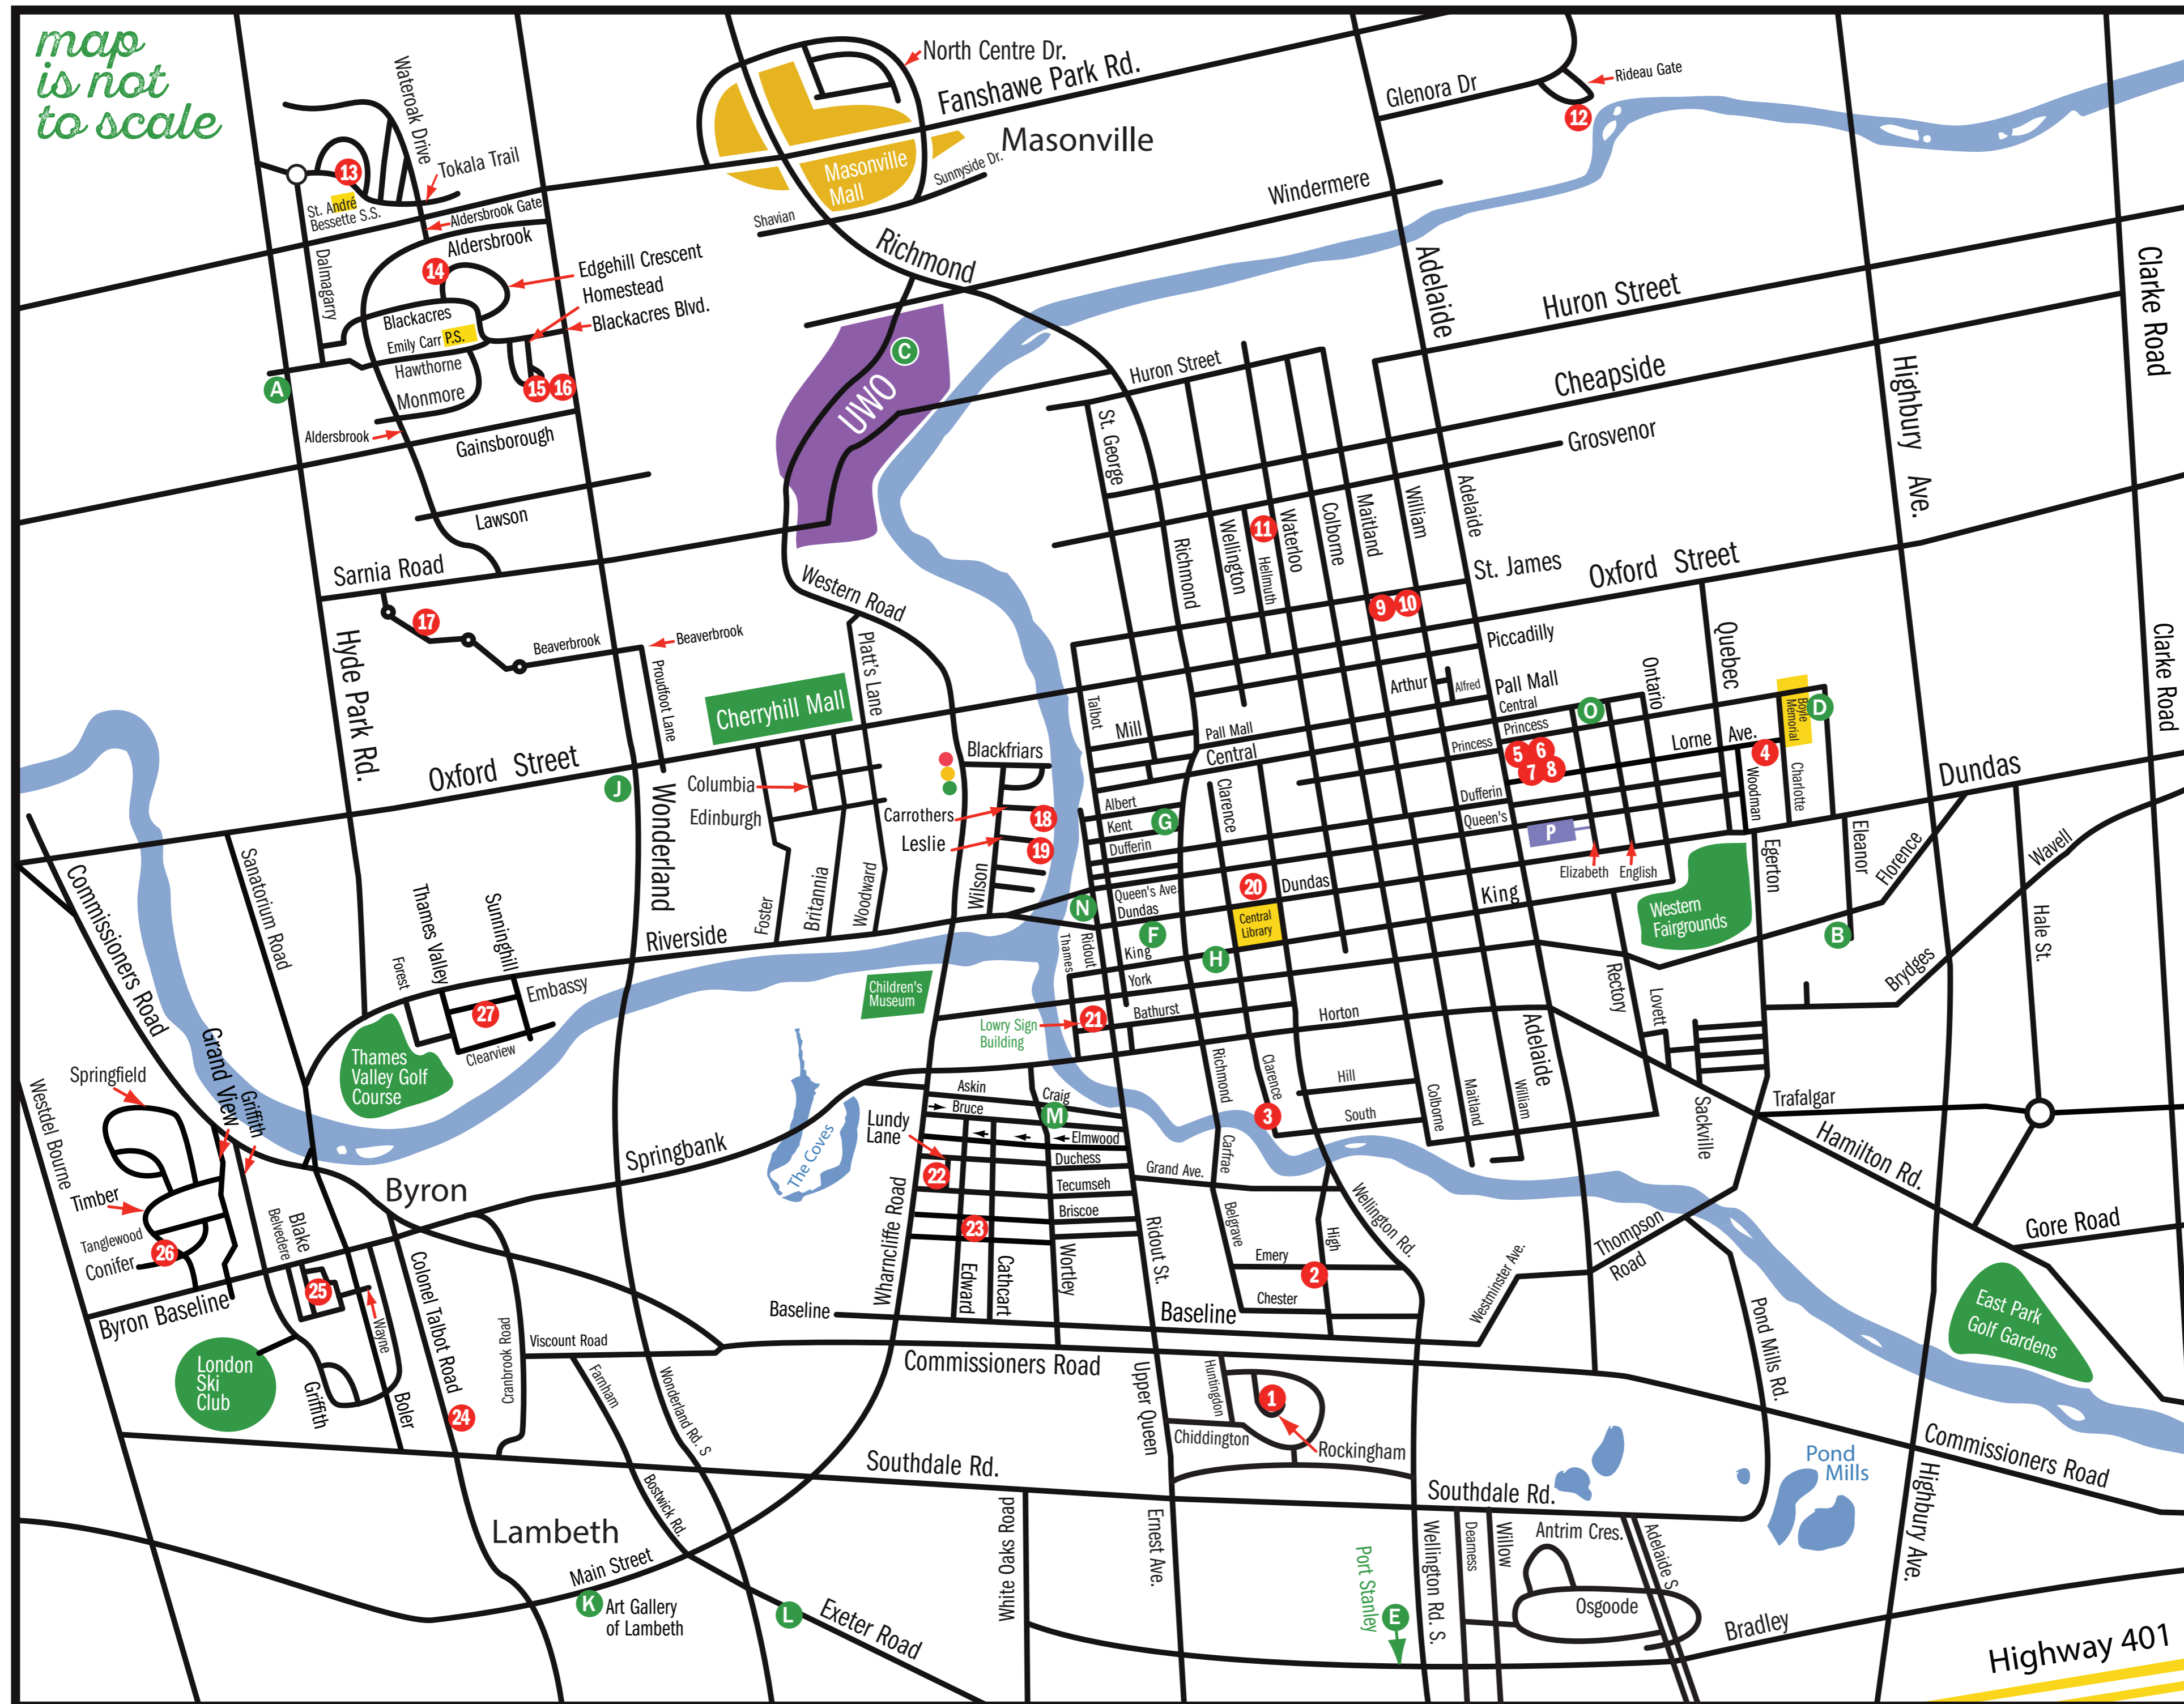

map
is not
to scale

1. Jen Hamilton
2. Michaela Devine Altenburg
3. Catherine Morrissey
4. Allyson Proulx (Lefty Smudges)
5. Richard Sturgeon - Metal In Fusion
6. Moira Burke
7. Ingrid Arnet Connidis
8. Catherine Eichstedt
9. Corinne Garlick
10. Peter Karas
11. Doug Magrath
12. Greg Benz
13. Arale Valley
14. Jamie M K Jardine
15. Eric Cator
16. Mandy Forbes
17. Brian Normandeau
18. Shirley Clement
19. Kevin Bice
20. Vanessa Zita Vanderidder
21. Brian Dirks
22. Marijo Swick
23. Jessica Woodward
24. Melody Green
25. Marilyn Lazenby
26. Sarah Cowling
27. Carol Finkbeiner Thomas

ADVERTISERS

- A. Fringe Custom Framing and Gallery
- B. Strand Fine Art Services
- C. McIntosh Gallery
- D. London Brewing Co-Op
- E. Portside Gallery (Port Stanley)
- F. The Tea Haus
- G. Framing & Art Centre
- H. London Fringe Festival
- J. Hutton House
- K. Art Gallery and Studio of Lambeth
- L. Guthrie's Art Supplies & Framing
- M. Westland Gallery
- N. Museum London
- O. EXCAVO Fine Art